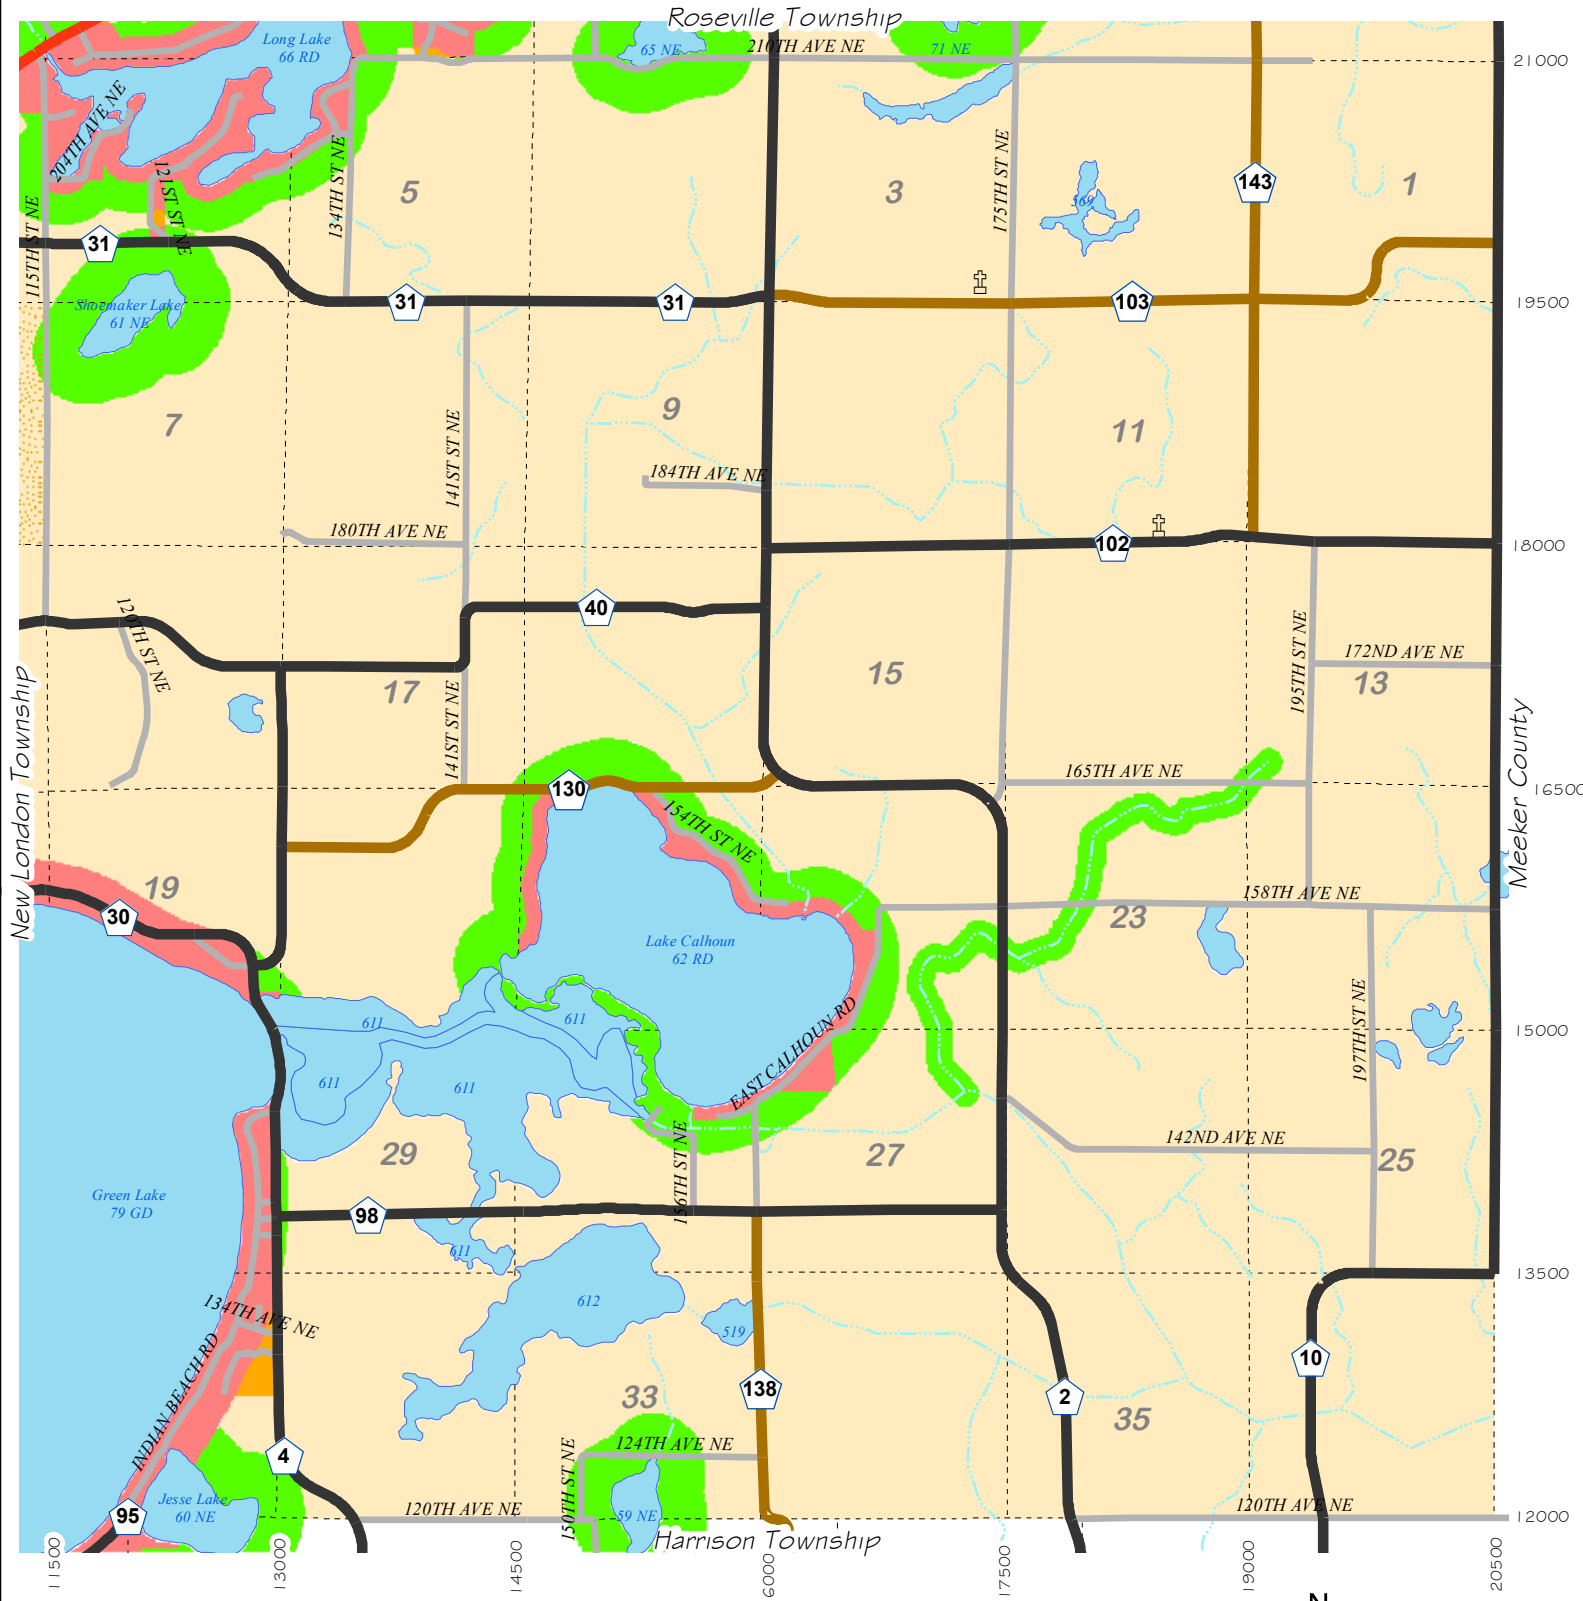

# Irving Township Zoning Districts

## Zoning Districts

- |                                   |                       |
|-----------------------------------|-----------------------|
| A-1 Agricultural Preservation     | Lakes/Wetlands        |
| A-2 General Agriculture           | Rivers & Streams      |
| R-M Resource Shoreland Management | County Ditches        |
| R-1 Shoreland Residential         | Railroads             |
| R-2 Community Residence           | Urban Growth Boundary |
| C-I Commercial/Industrial         | Church                |
| Incorporated Cities               |                       |

*Kandiyohi County  
Planning & Zoning*